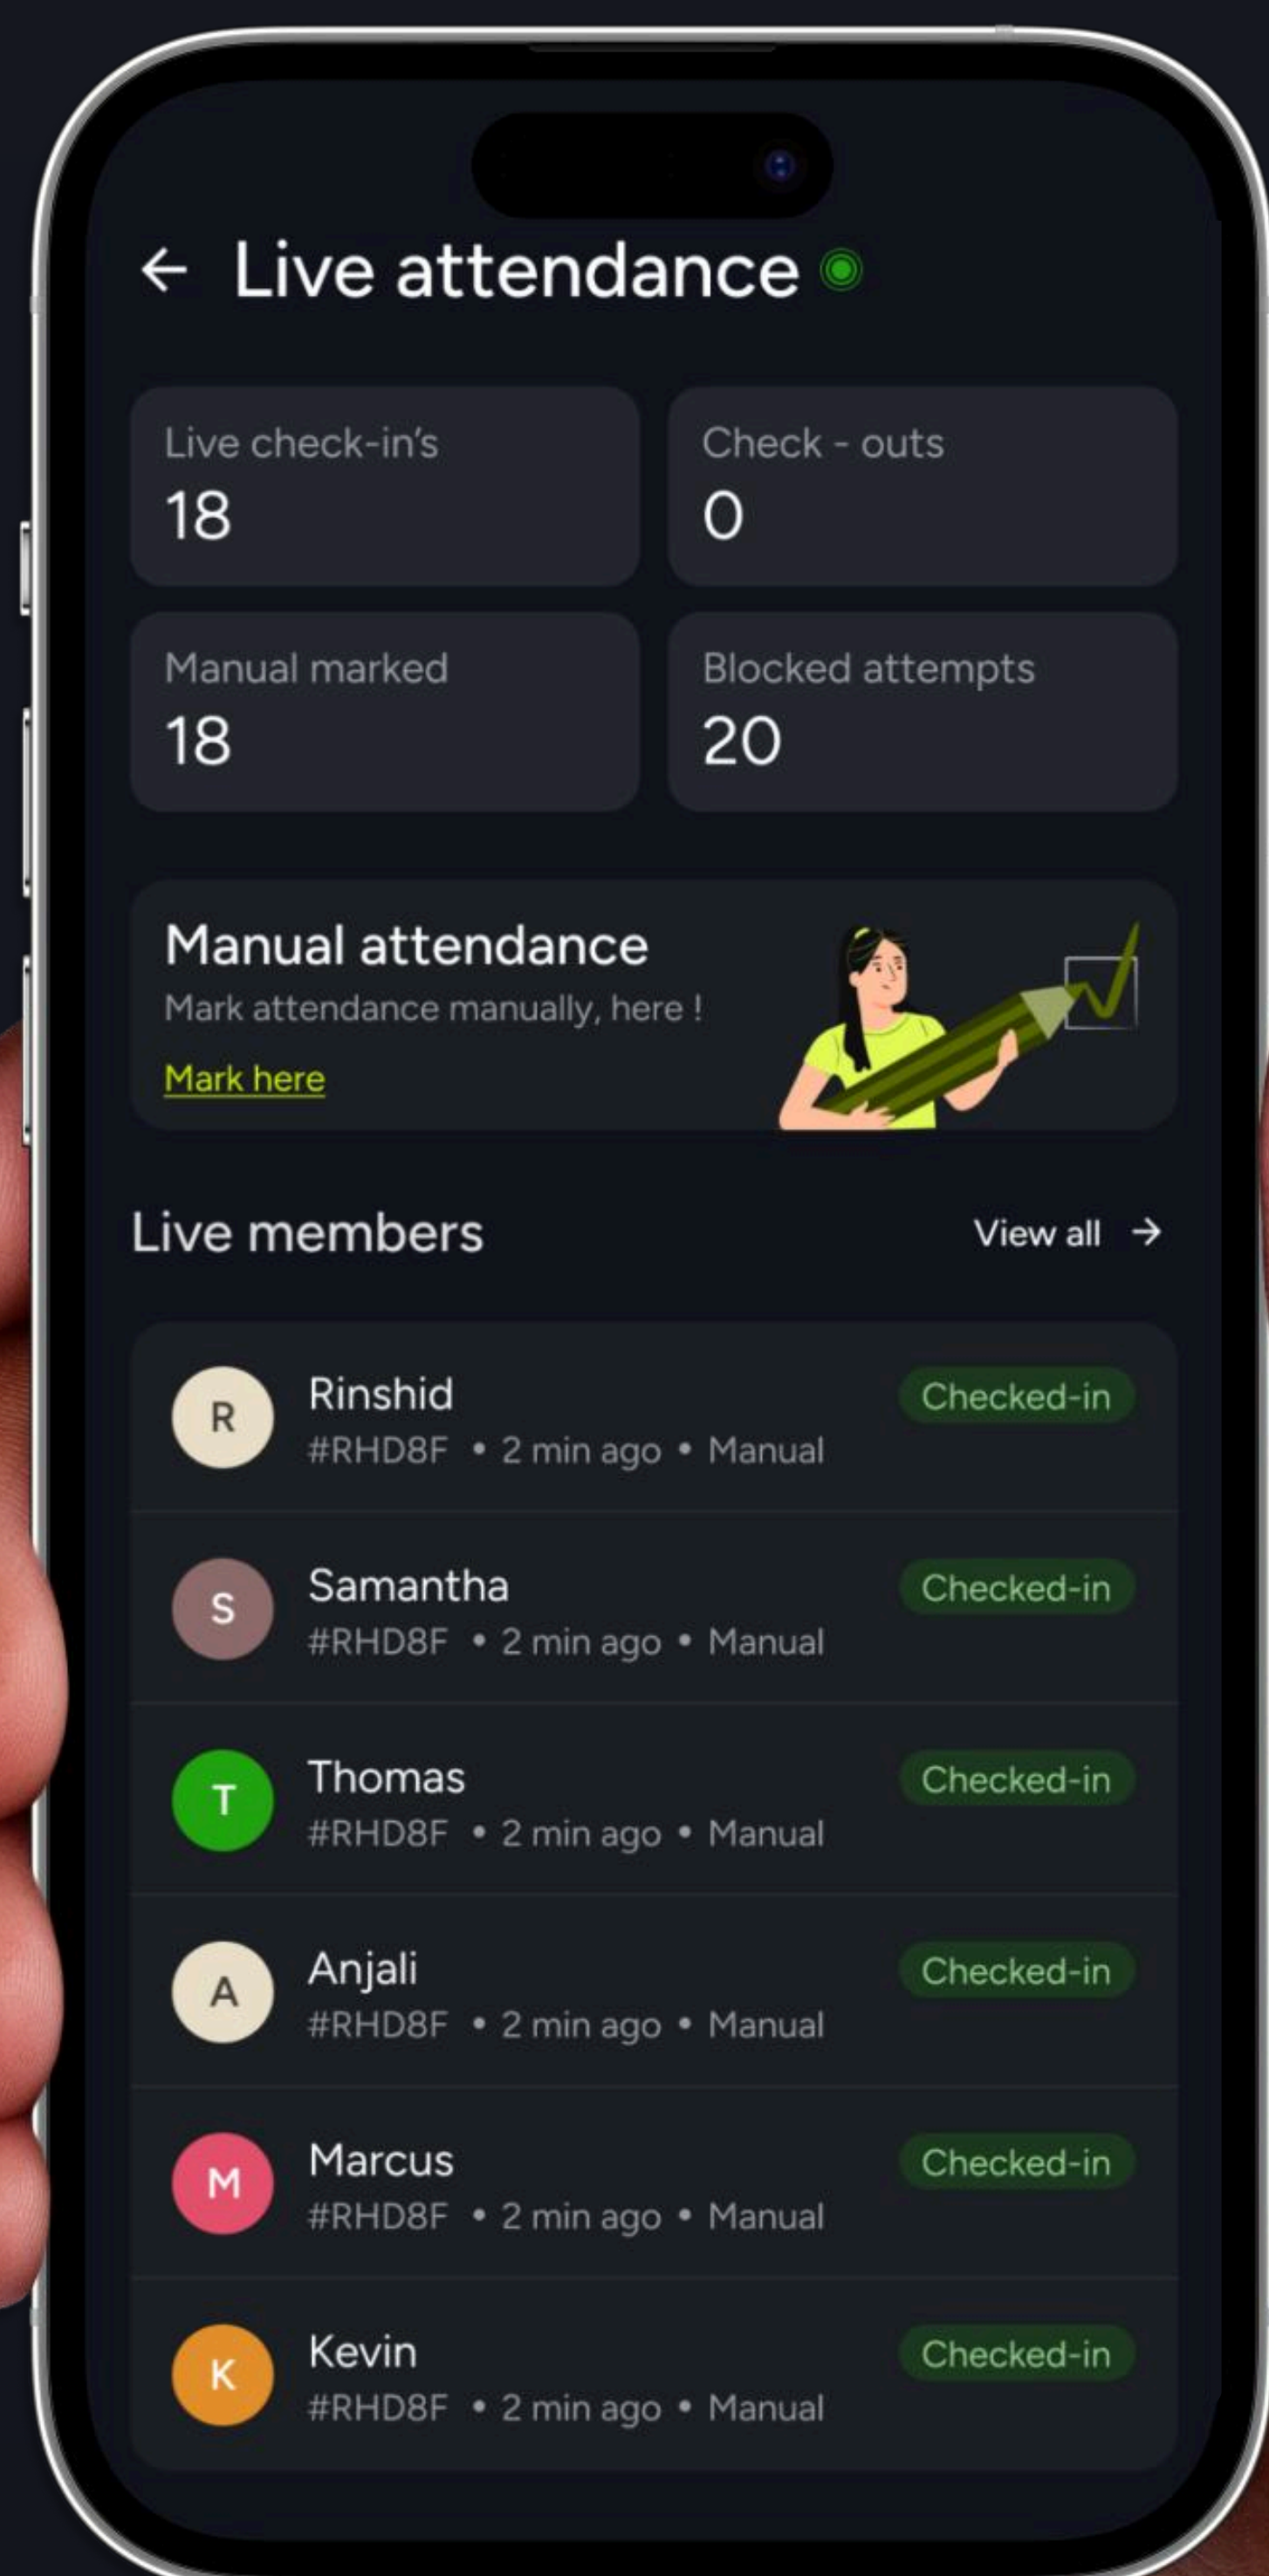

## AUTOMATED WHATSAPP REMINDERS & NOTIFICATIONS

04

# BIOMETRIC INTEGRATION & ATTENDANCE

Instantly connect your biometric device with KurlClub

See Real-time data right in the palm of your hand, on KurlClub!

WORKS BEST WITH:

**eSSL**<sup>®</sup>  
Security at Fingertips