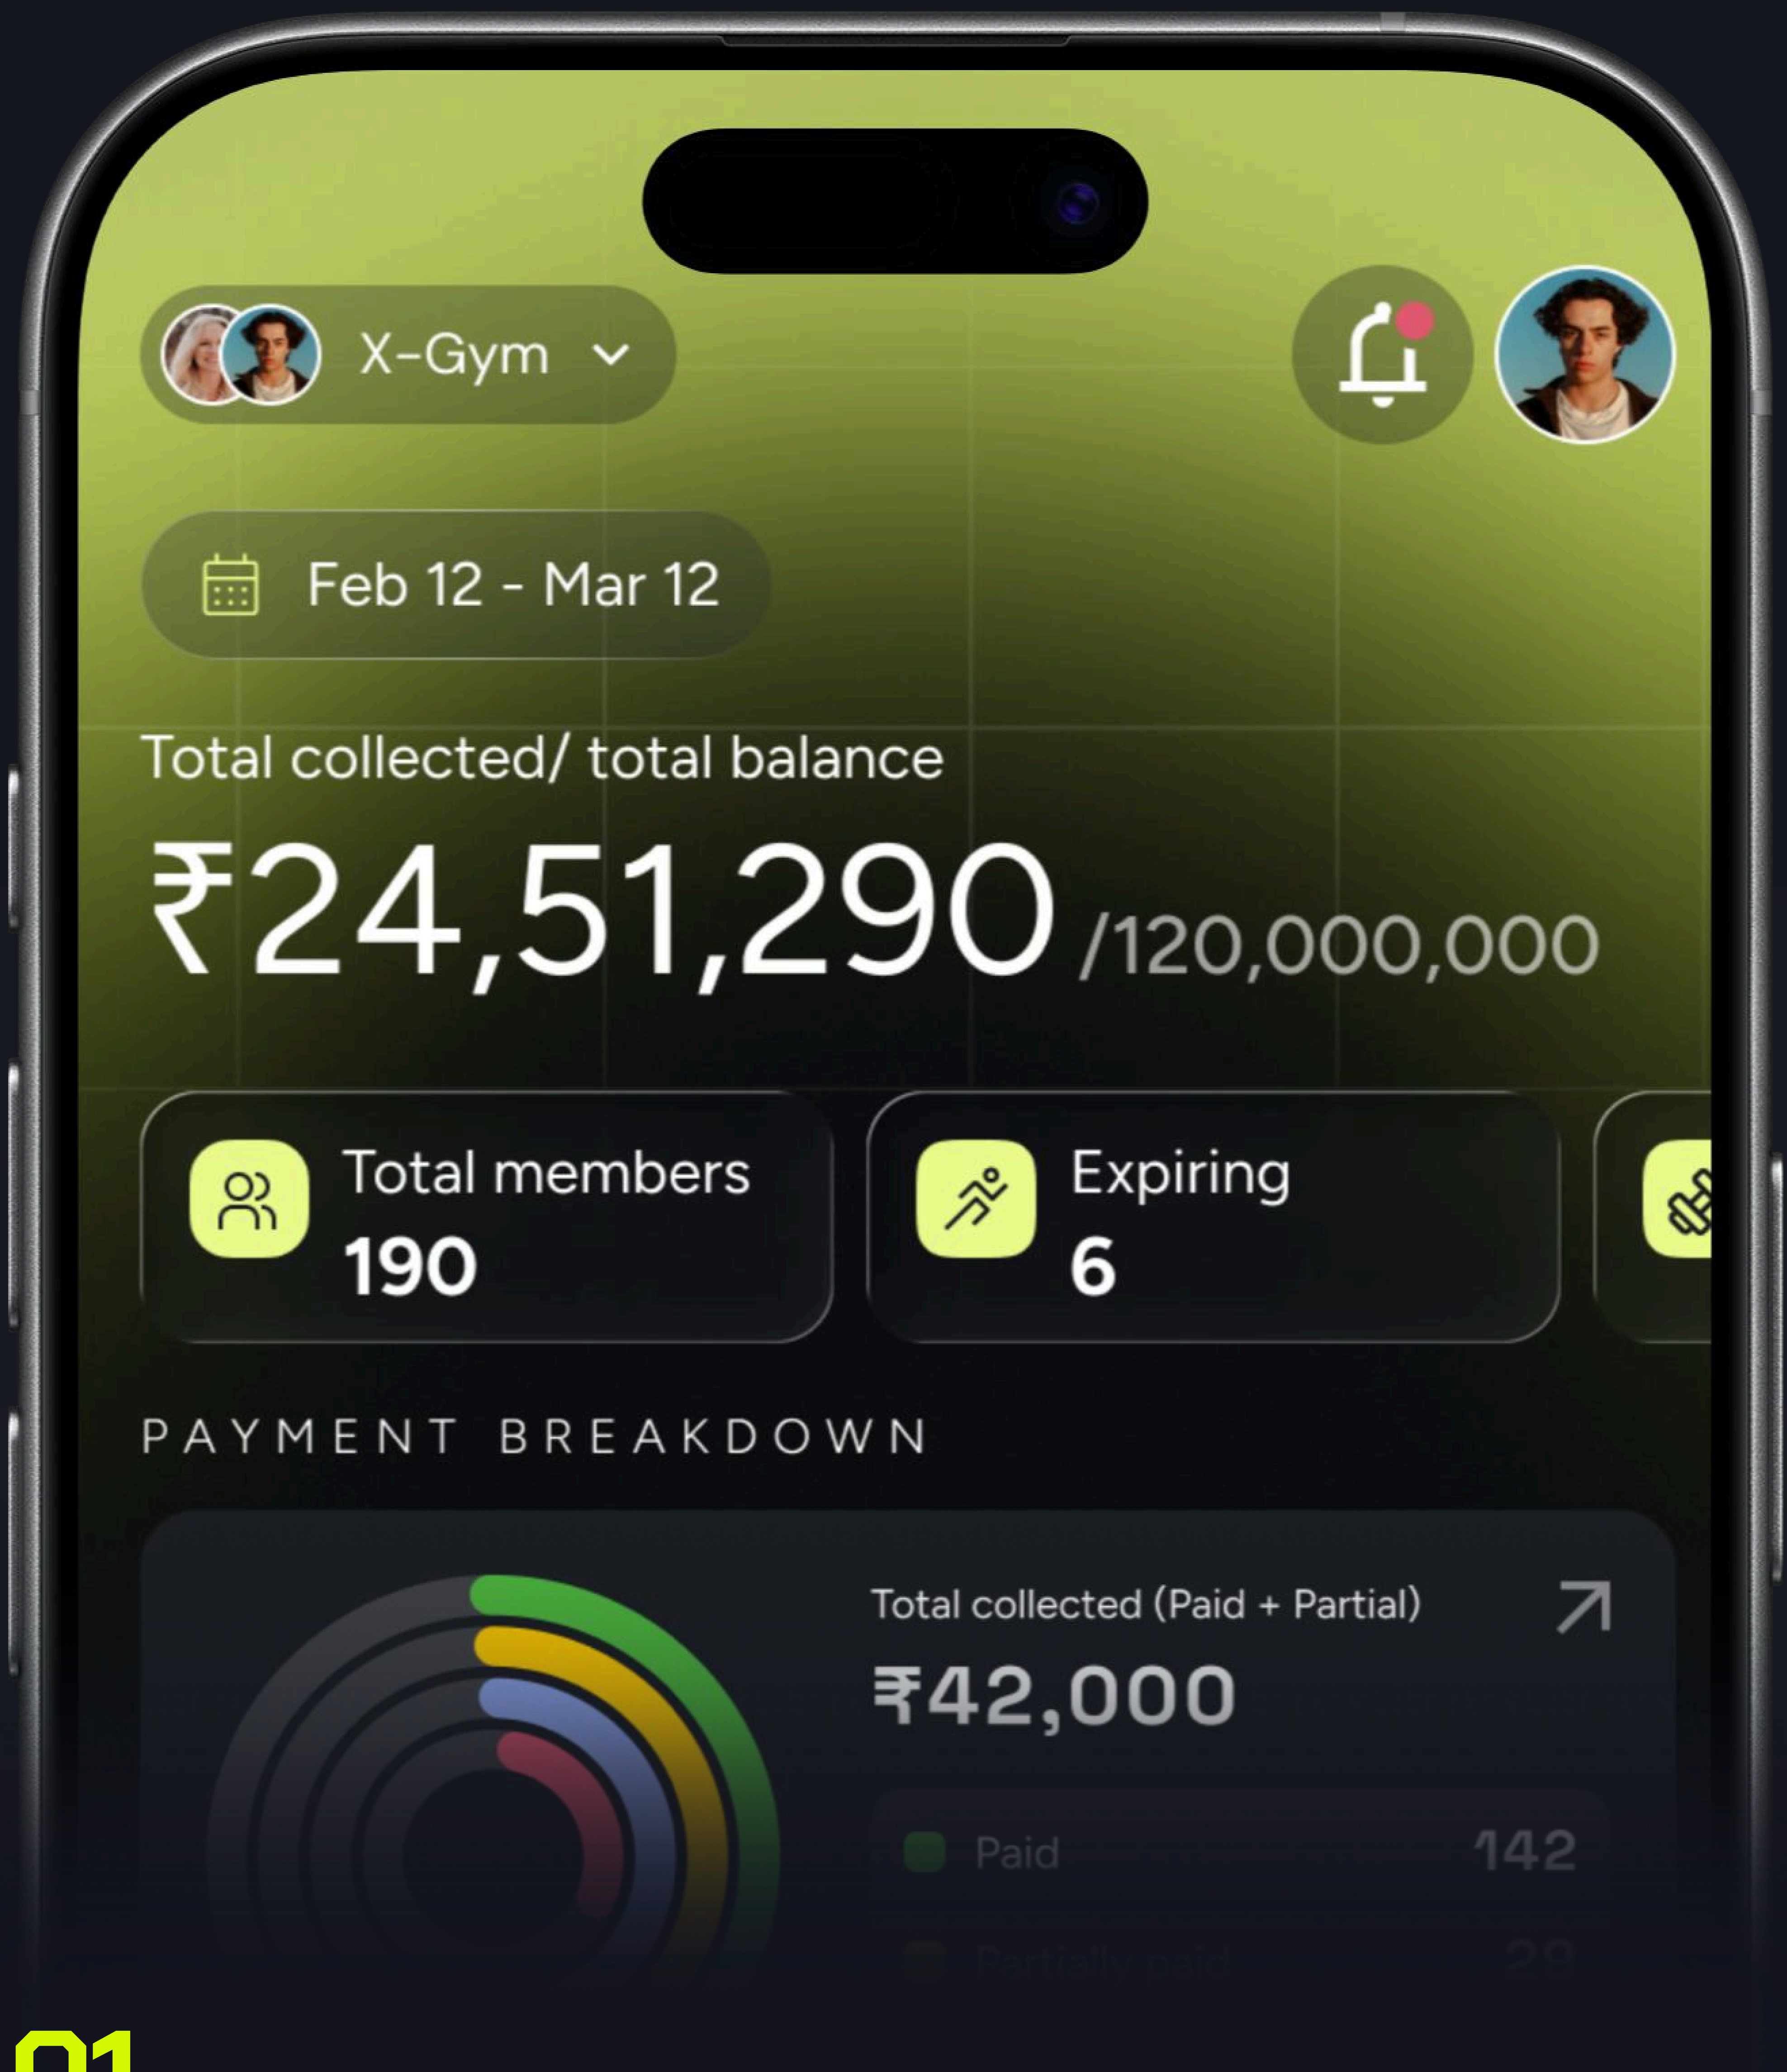

01

ALL IN ONE ANALYTICS PANEL

A unified dashboard that brings together key business insights such as member activity payments and overall gym performance so owners can make quick informed decisions without complexity.