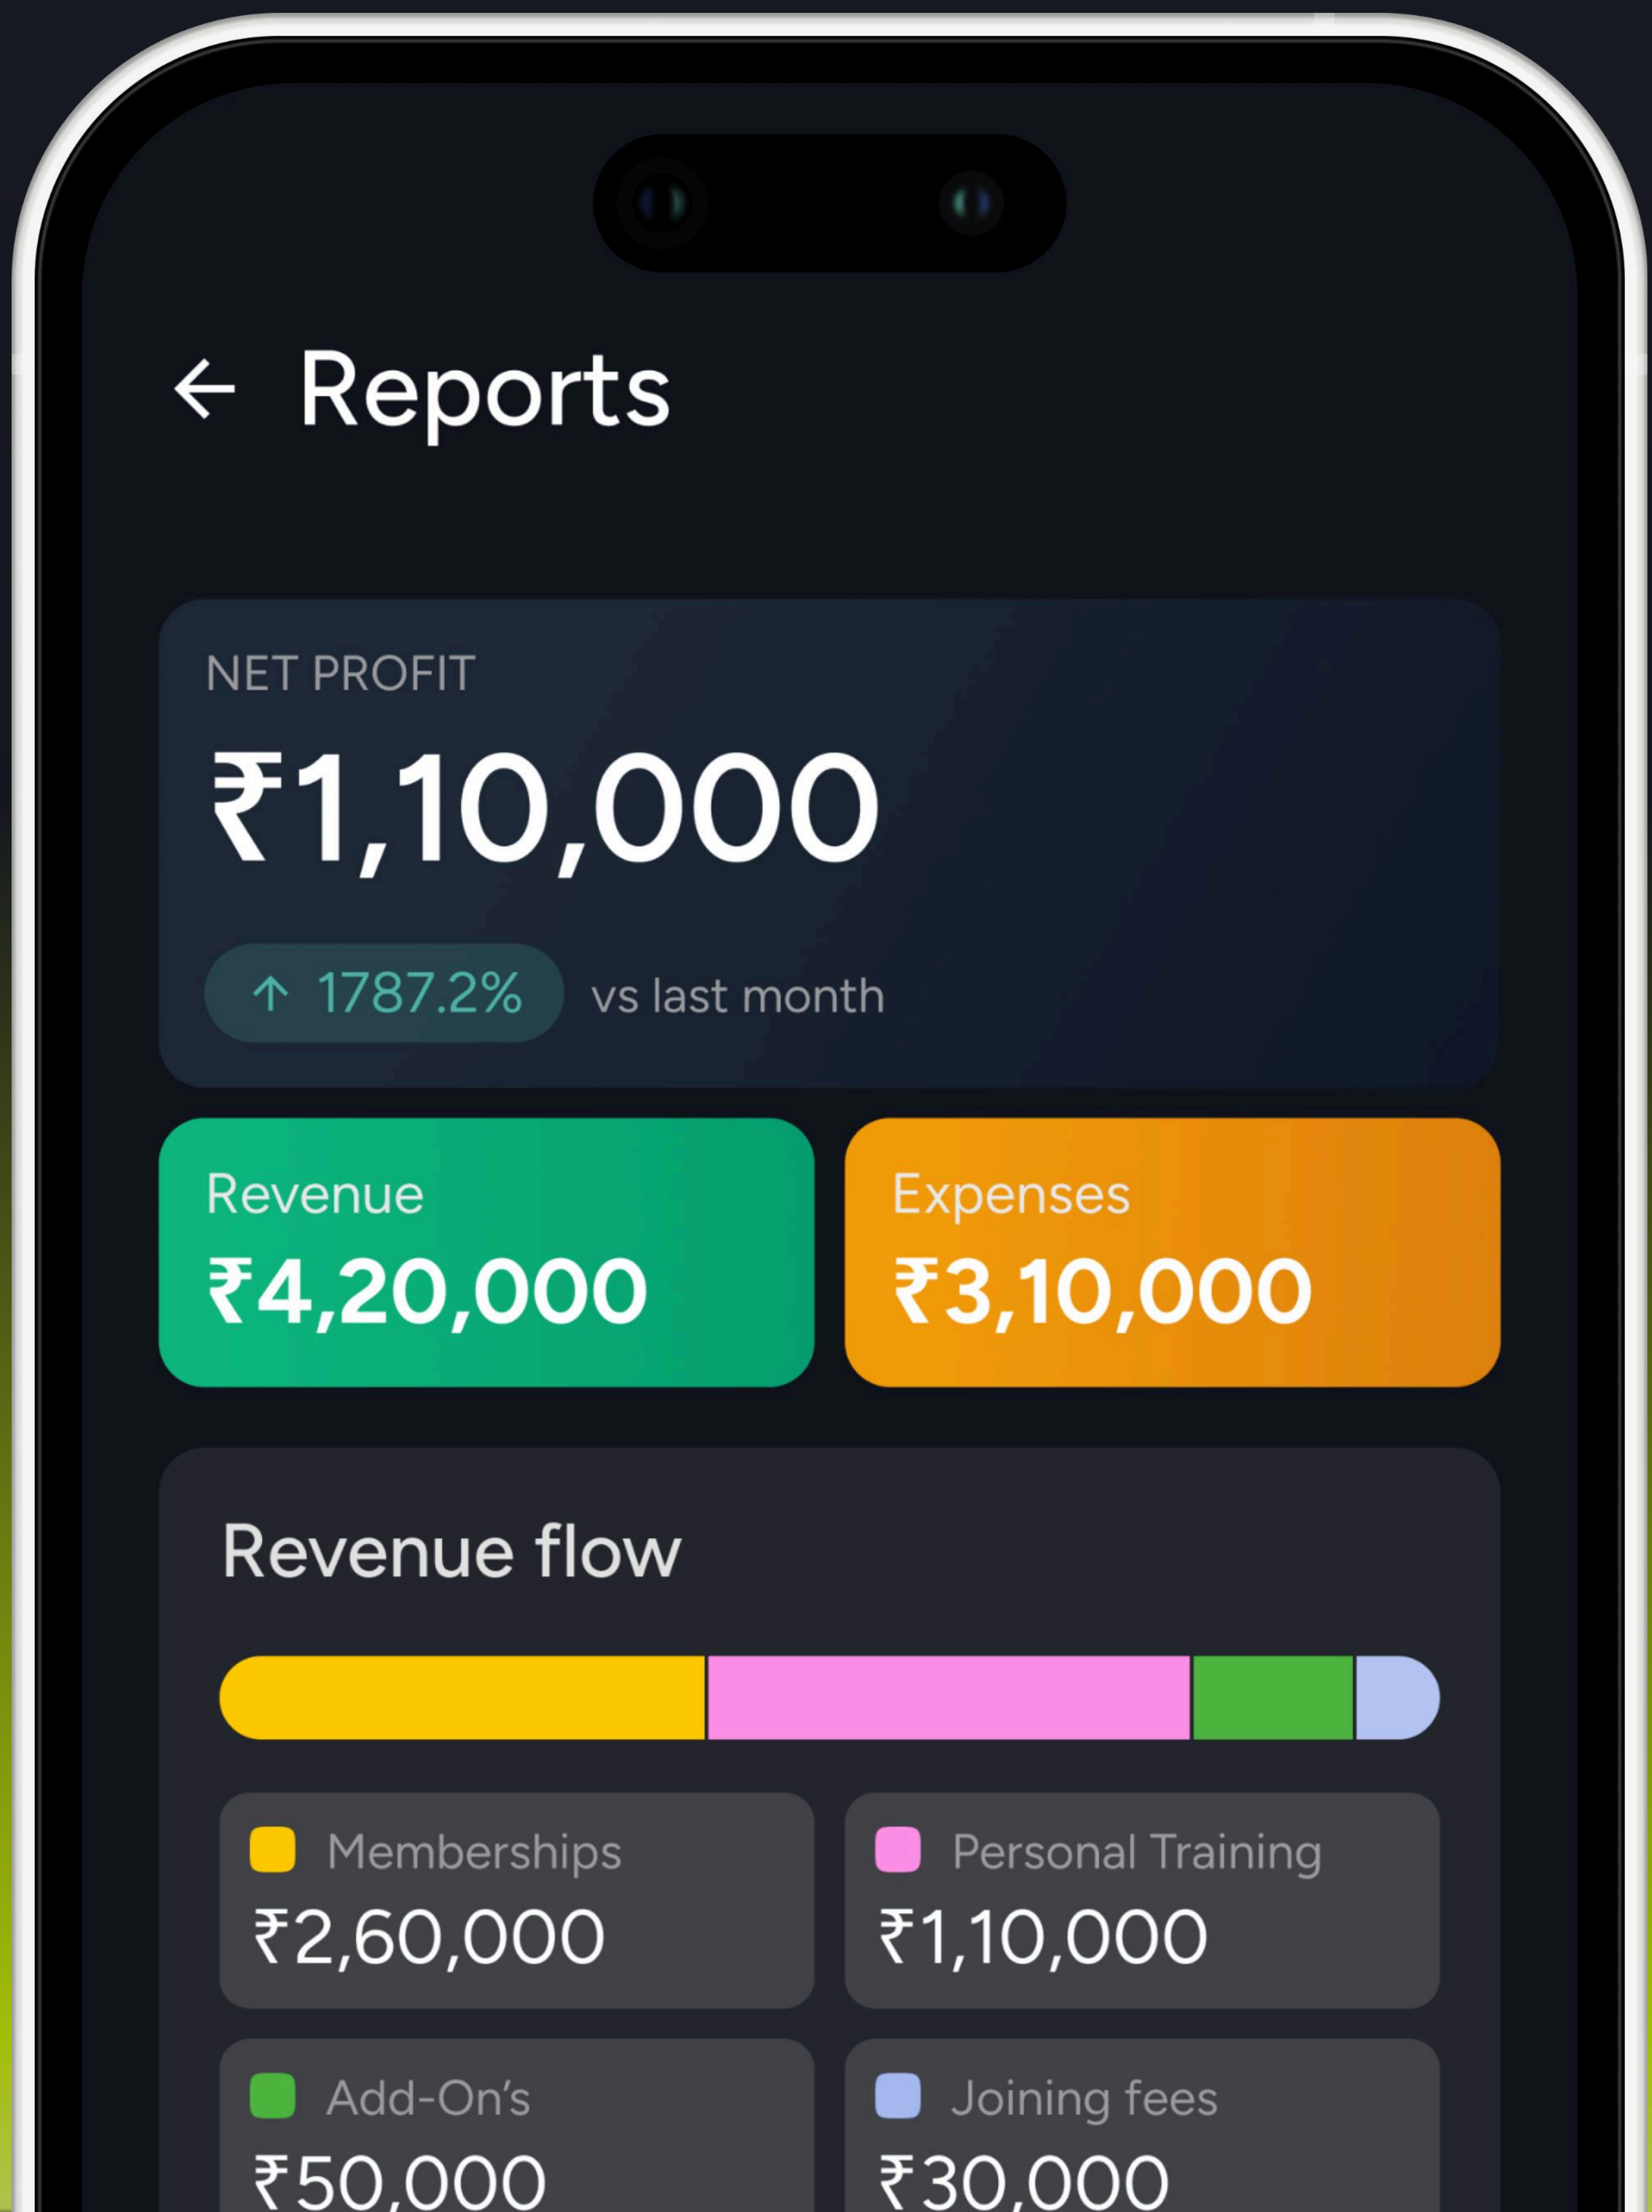

# BIOMETRIC INTEGRATION & ATTENDANCE

Instantly connect your biometric device with KurlClub

See Real-time data right in the palm of your hand, on KurlClub!

WORKS BEST WITH:

**eSSL**<sup>®</sup>  
Security at Fingertips

**HIKVISION**<sup>®</sup>

## REPORTS & ANALYTICS

To track that one rupee which slipped from your hands!

06