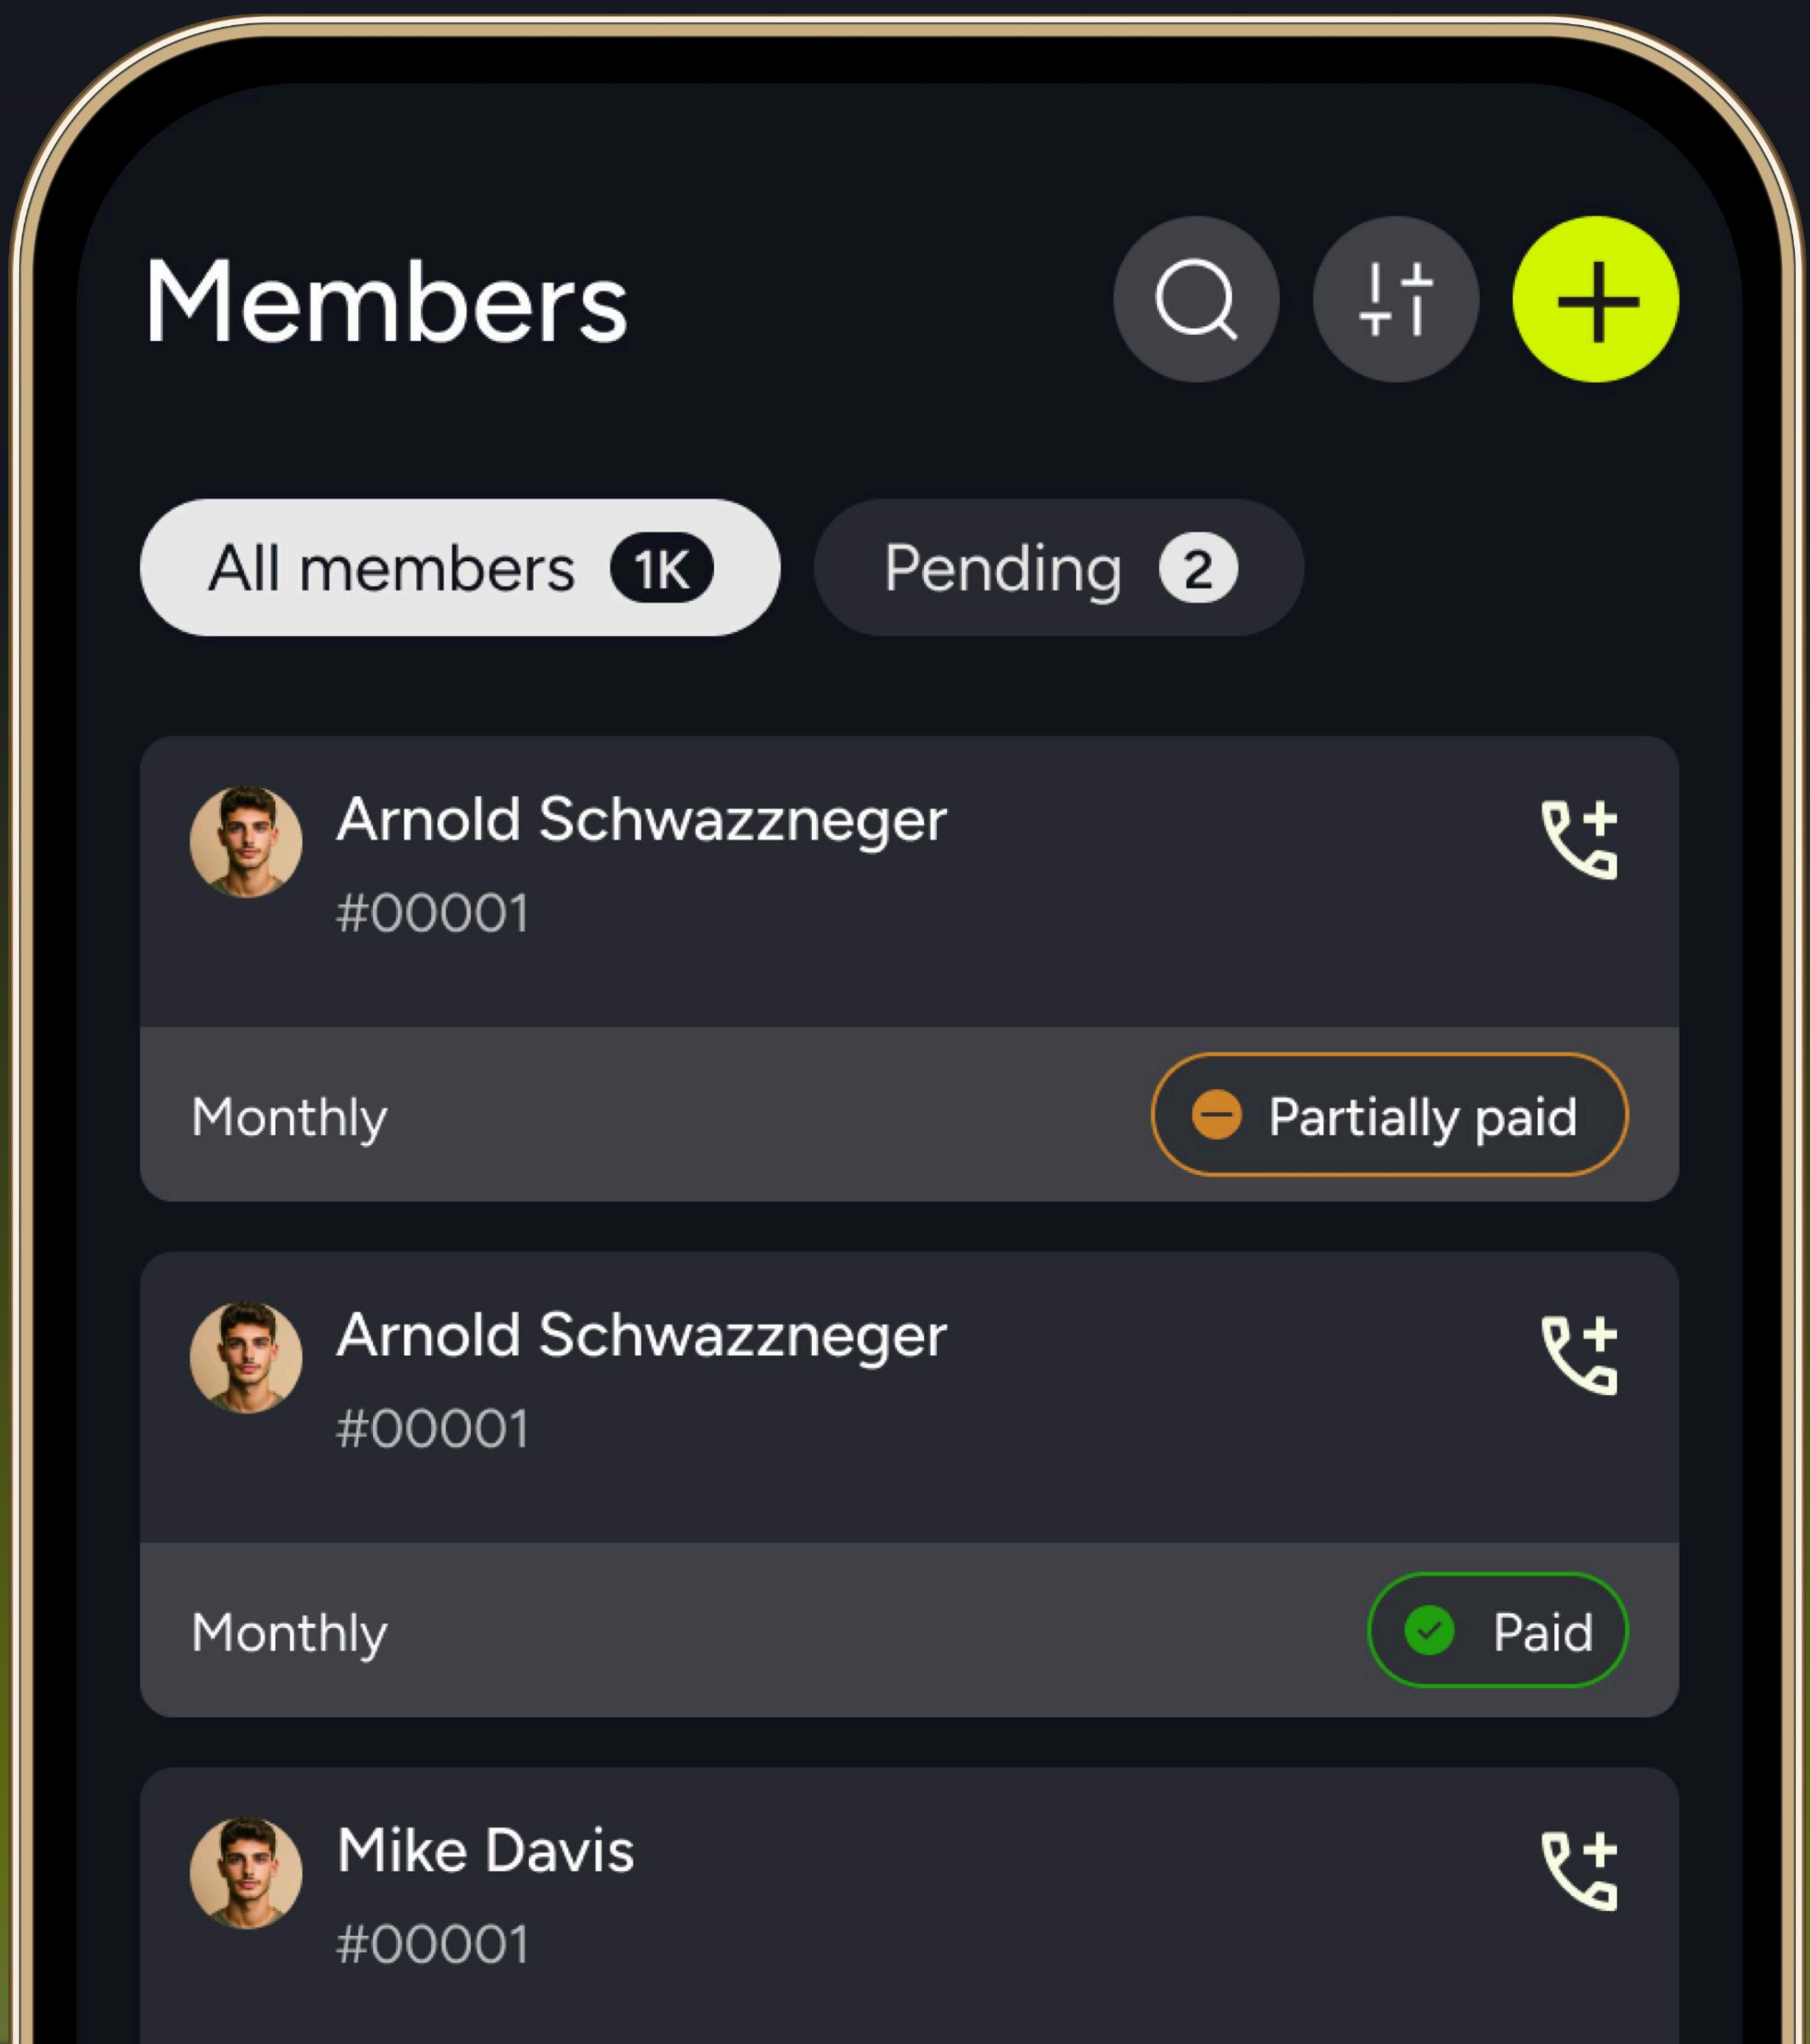

02

DEDICATED MEMBERS AND PAYMENTS MODULE

Manage all member records from a single place including profiles attendance related details and current membership status with easy access for daily operations.